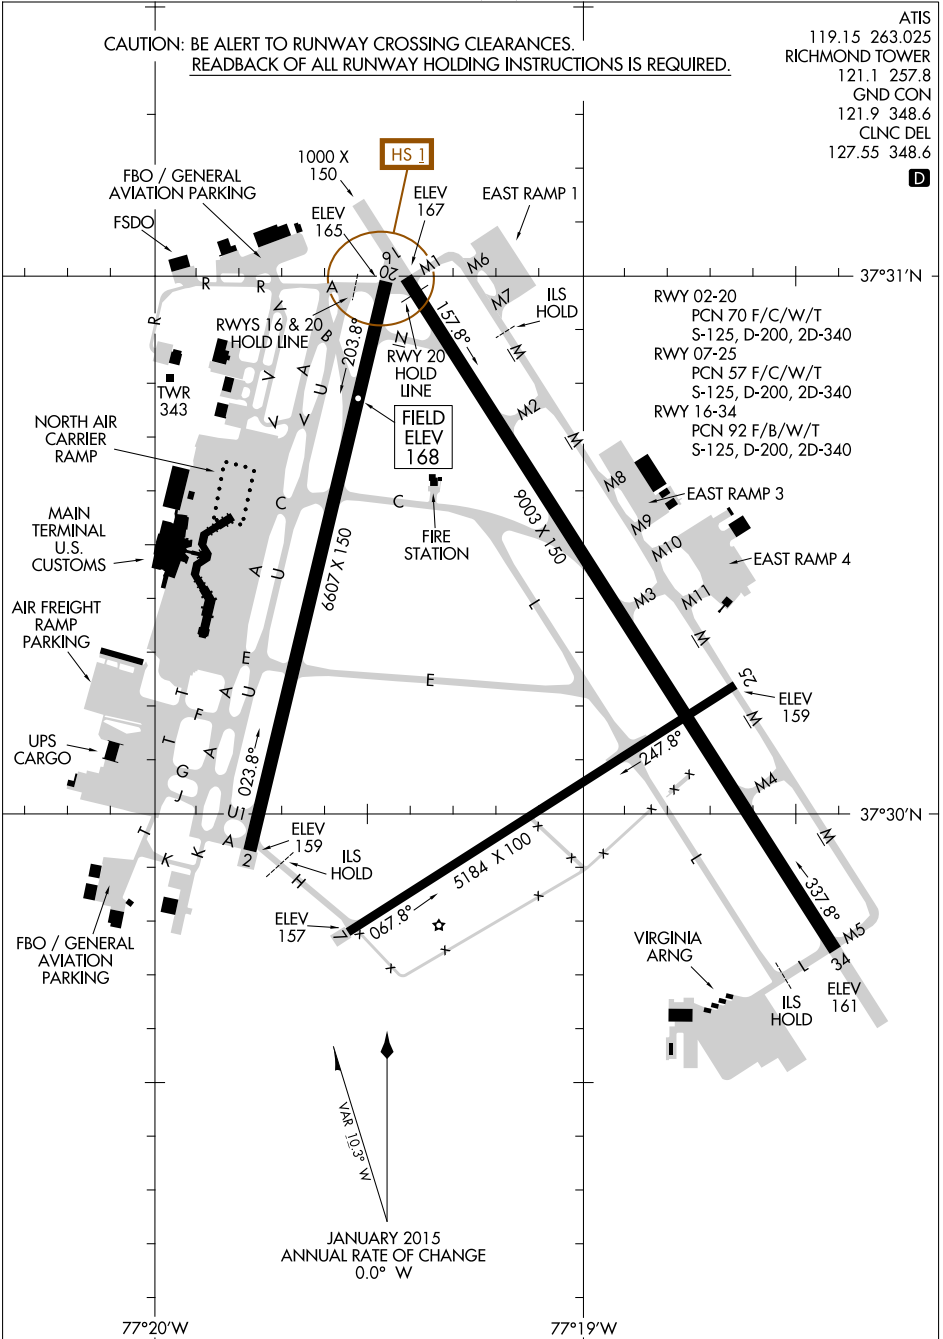

AIRPORT DIAGRAM

19339

RICHMOND INTL (RIC)
RICHMOND, VIRGINIA

AL-347 (FAA)

CAUTION: BE ALERT TO RUNWAY CROSSING CLEARANCES.
READBACK OF ALL RUNWAY HOLDING INSTRUCTIONS IS REQUIRED.

ATIS
119.15 263.025
RICHMOND TOWER
121.1 257.8
GND CON
121.9 348.6
CLNC DEL
127.55 348.6

NE-3, 27 FEB 2020 to 26 MAR 2020

NE-3, 27 FEB 2020 to 26 MAR 2020

AIRPORT DIAGRAM

19339

RICHMOND, VIRGINIA
RICHMOND INTL (RIC)